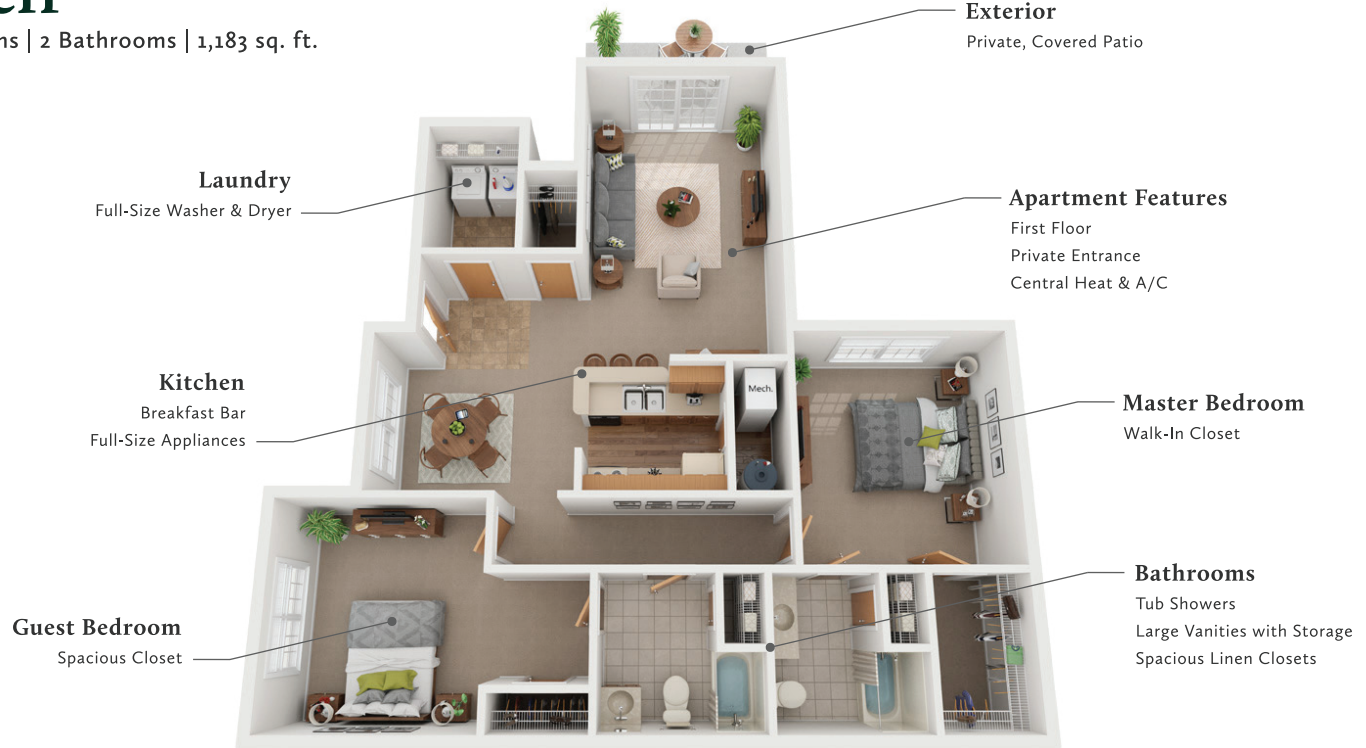

# Birch

2 Bedrooms | 2 Bathrooms | 1,183 sq. ft.

Perfect Location. Perfect Setting. Perfect Home.

607-739-7777  
hickorygroveapartments.com  
100 Stillwater Dr, Horseheads, NY 14845