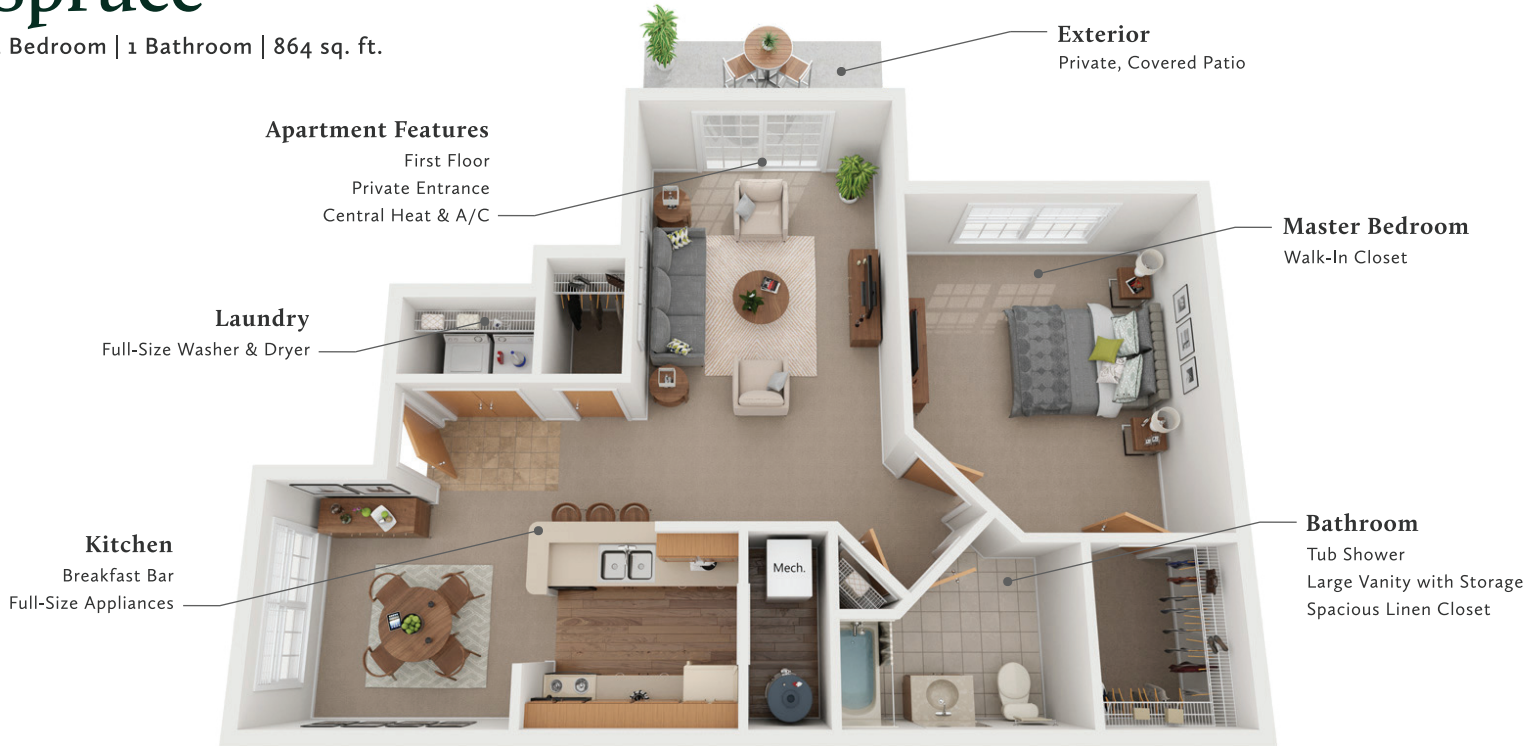

# Spruce

1 Bedroom | 1 Bathroom | 864 sq. ft.

Perfect Location. Perfect Setting. Perfect Home.

607-739-7777  
hickorygroveapartments.com  
100 Stillwater Dr, Horseheads, NY 14845