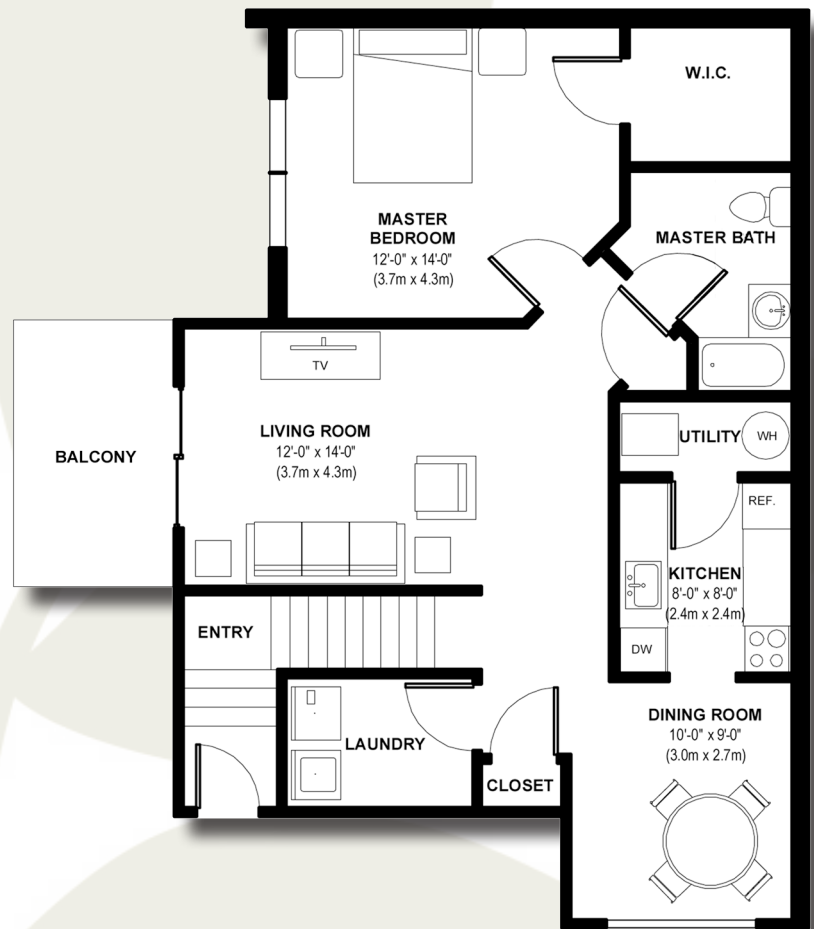

## Experience the Tradition of Luxury

- » Premier Residential Location
- » Mature Park-Like Landscaping
- » In-unit Laundry Rooms with Extra Storage Space
- » Expansive Walk-in Closets & Linen Closets
- » Well Appointed Kitchens with Raised Panel Cabinets, Dishwasher & Garbage Disposals
- » Ceramic Tile Bathrooms with Extra Long Vanities
- » Central Air Conditioning and Forced Air Heat
- » Wall-to-Wall Luxury Carpeting
- » Oversized Covered Patios and Balconies
- » Cathedral Ceilings in All Upper Level Apartments
- » Walking Trails & Playground
- » Workout Facility, Pool, and Clubhouse Use Included
- » Private Garages with Automatic Openers and Storage Rooms Available

## 1 Bedroom, 1 Bathroom

Second Floor • 914 Square Feet

\*Not to Scale